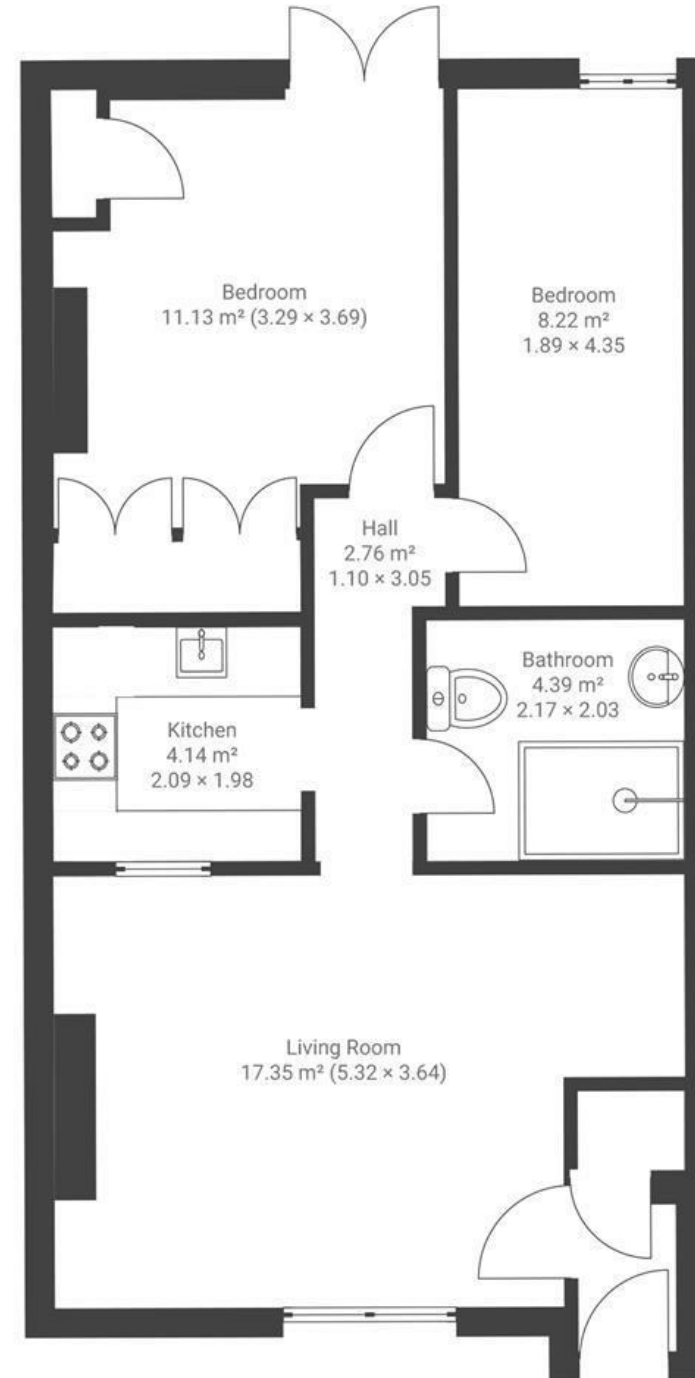

Meridian Place

CLIFTON

APPROXIMATE FLOOR AREA
52 SQM / 592 SQFT

Boardwalk

Meridian Place

, BRISTOL

£315,000

2 Bedrooms